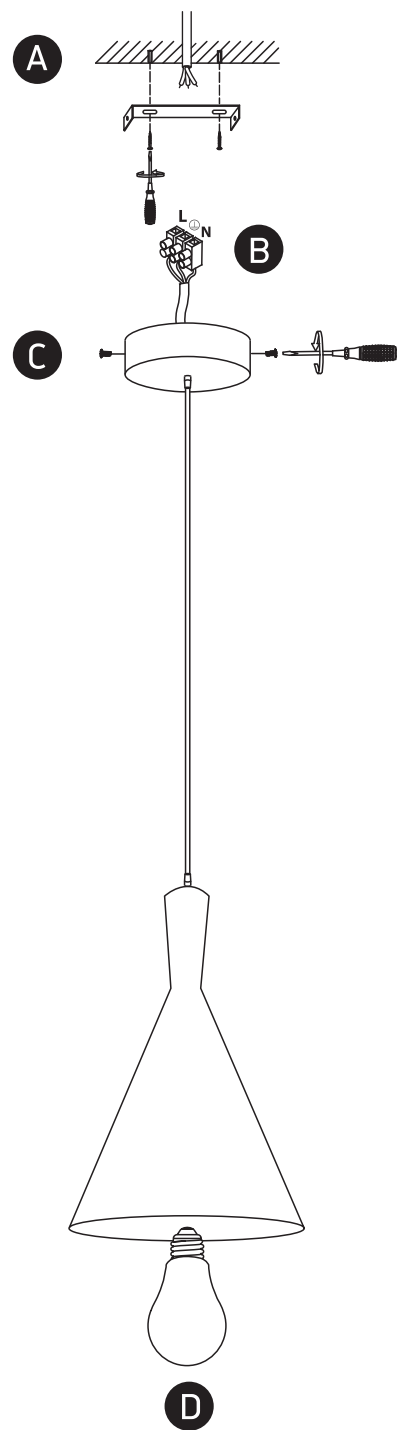

INSTALLATION MANUAL

63040

Icons: Ground symbol, Plug symbol, Up arrow, CE, RoHS COMPLIANT, Recycle symbol, No fire symbol.

100-240V | E27 | 12W | IP20 | Aluminium

160cm

Dimensions: 120mm, 380mm, 185mm

Warnings:

1. Fix the base on the ceiling.
2. Make sure that the product is installed properly before connecting to electricity.
3. Connect the AC power cable to the driver's cable as shown in the above diagram.
4. Do not cover the fitting.
5. Maintenance and installation should only be carried out by a professional electrician.