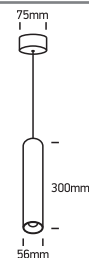

INSTALLATION MANUAL

63105L

100-240V | MR16 | GU10 | 35W | IP20 | Aluminium

Warnings:

1. Make sure that the product is installed properly before connecting to electricity.
2. Do not cover the fitting.
3. Maintenance and installation should only be carried out by a professional electrician.