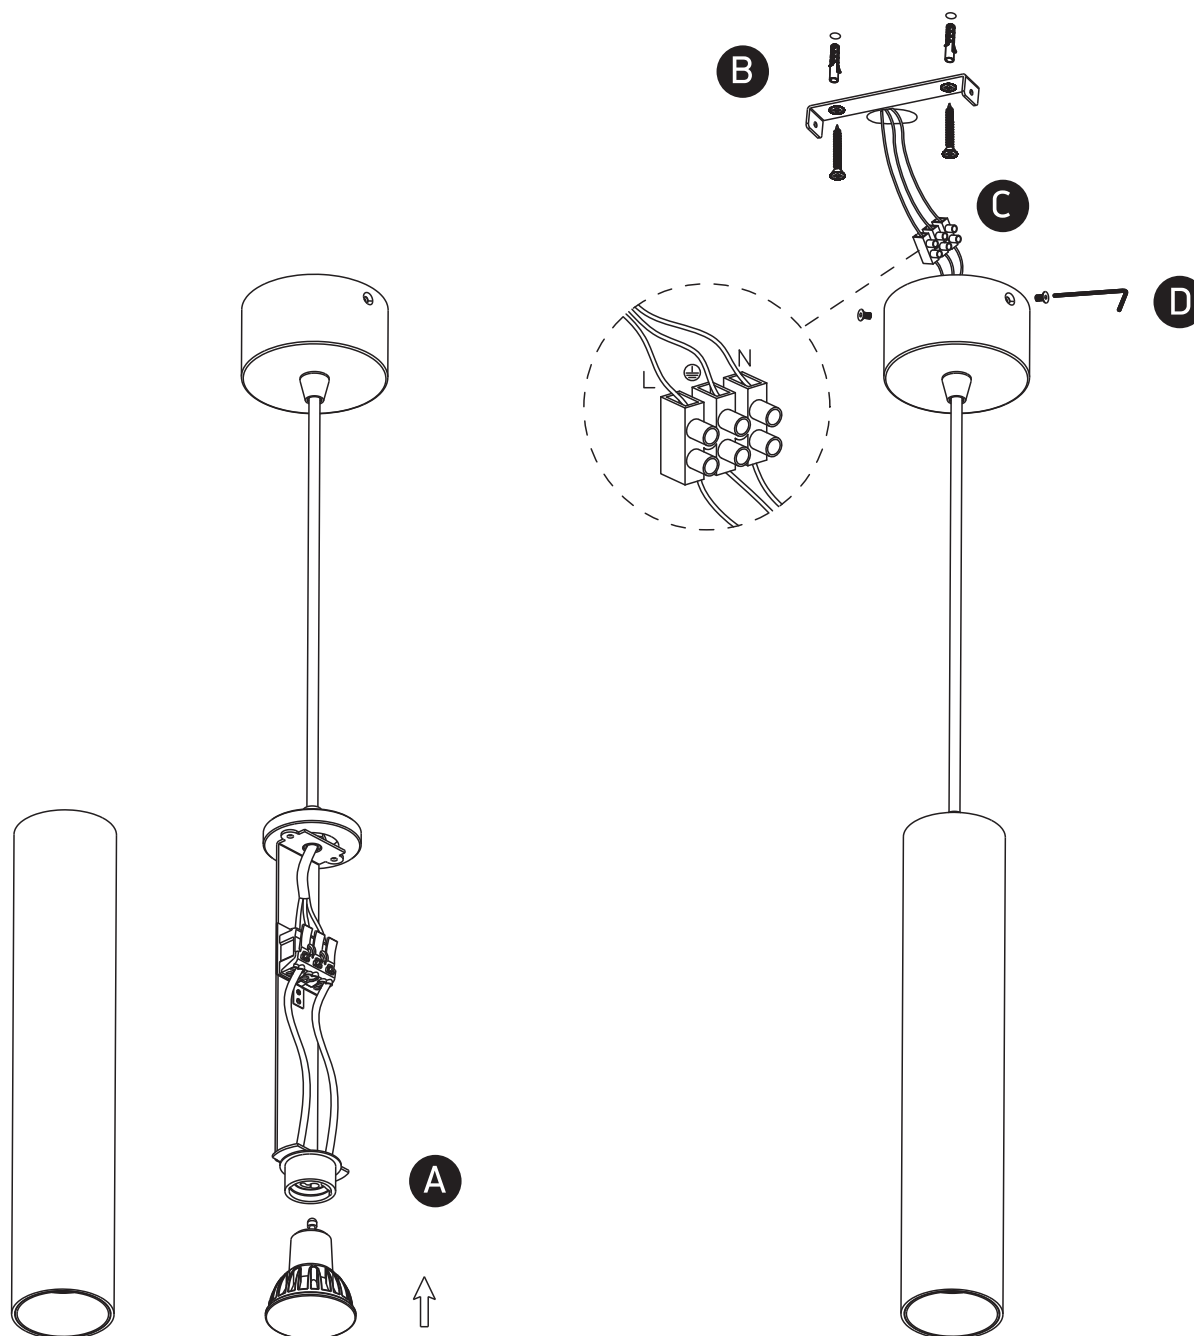

INSTALLATION MANUAL

63105L

100-240V | MR16 | GU10 | 35W | IP20 | Aluminium

Warnings:

1. Make sure that the product is installed properly before connecting to electricity.
2. Do not cover the fitting.
3. Maintenance and installation should only be carried out by a professional electrician.